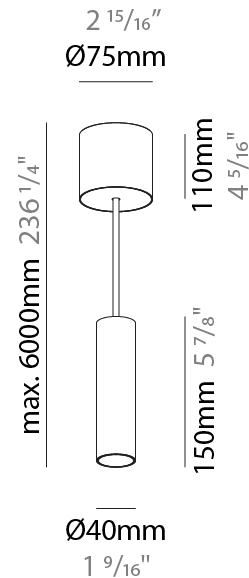

GENERAL

Series: Hangover
Subseries: Hangover Monopoint Surface Canopy
Brand: Prolicht
Division: Architectural
Mounting Type: Suspension
Mounting Location: Ceiling
Subcategory: Pendant

PHYSICAL

Shape: Cylinder
Diameter (mm): 40
Diameter (in): 1 9/16
Height (mm): 150
Height (in): 5 7/8
Max. Overall Height (mm): 2150
Max. Overall Height (in): 84 5/8
Light Distribution: Downlight
Weight (kg): 0.75
Weight (lbs): 1.65
Diffuser: Shine Ring 0-6
Fixture Finish: SSR / BKV / CWI / CRY / HAB / UFT / ITA / RUA / FTG / MYG / LOD / PUS / FRO / FUP / KIA / POP / BLS / SPG / MEY / GOH / GUM / CHC / COM / ABZ / JAG / OBR / MOS / ROR
Fixture Material: Aluminum
Cable Details: 2000mm / 6000mm Cable in White / Black / Orange / Red

ELECTRICAL

Lamp Type: LED (Zhaga Standard)
Input Wattage (W): 10.9
Total Output Wattage (W): 9
Dimming: Non-Dimmable
Driver Included: Yes
Driver Location: Integrated
Driver Type: Constant Current
Driver Class: Class 2
Input Voltage (V): 120
Constant Current (MA): 500
Upon Request: Remote: 0-10Vdc dimming / Phase dimming 120Vac

LED

Number of LEDs: 1
Color Temperature (°K): 2700 / 3000 / 4000
Max. Delivered Lumen (lm): 842
CRI: >90 CRI
Lamp Life (hrs): 50000

OPTICAL

Reflector: 40 / 50

RATINGS AND CERTIFICATIONS

Certified By: Certified for North American Standards
IP rating: IP20